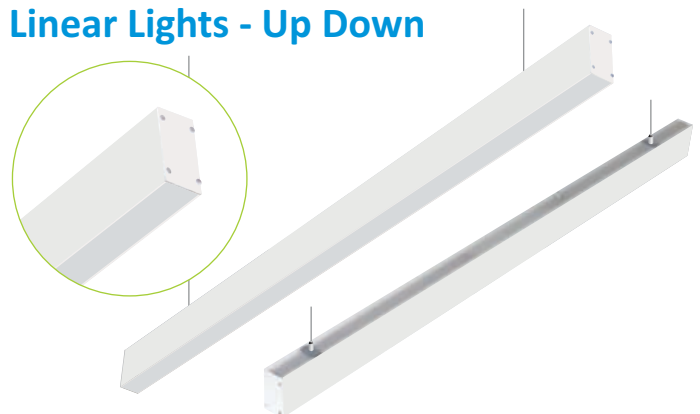

Linear Lights - Up Down

Part No.	Watt	Dimensions			Mounting
		Length	Width	Depth	
LLLL P CW 36 UD	12+24W	1200	70	110	Pendant